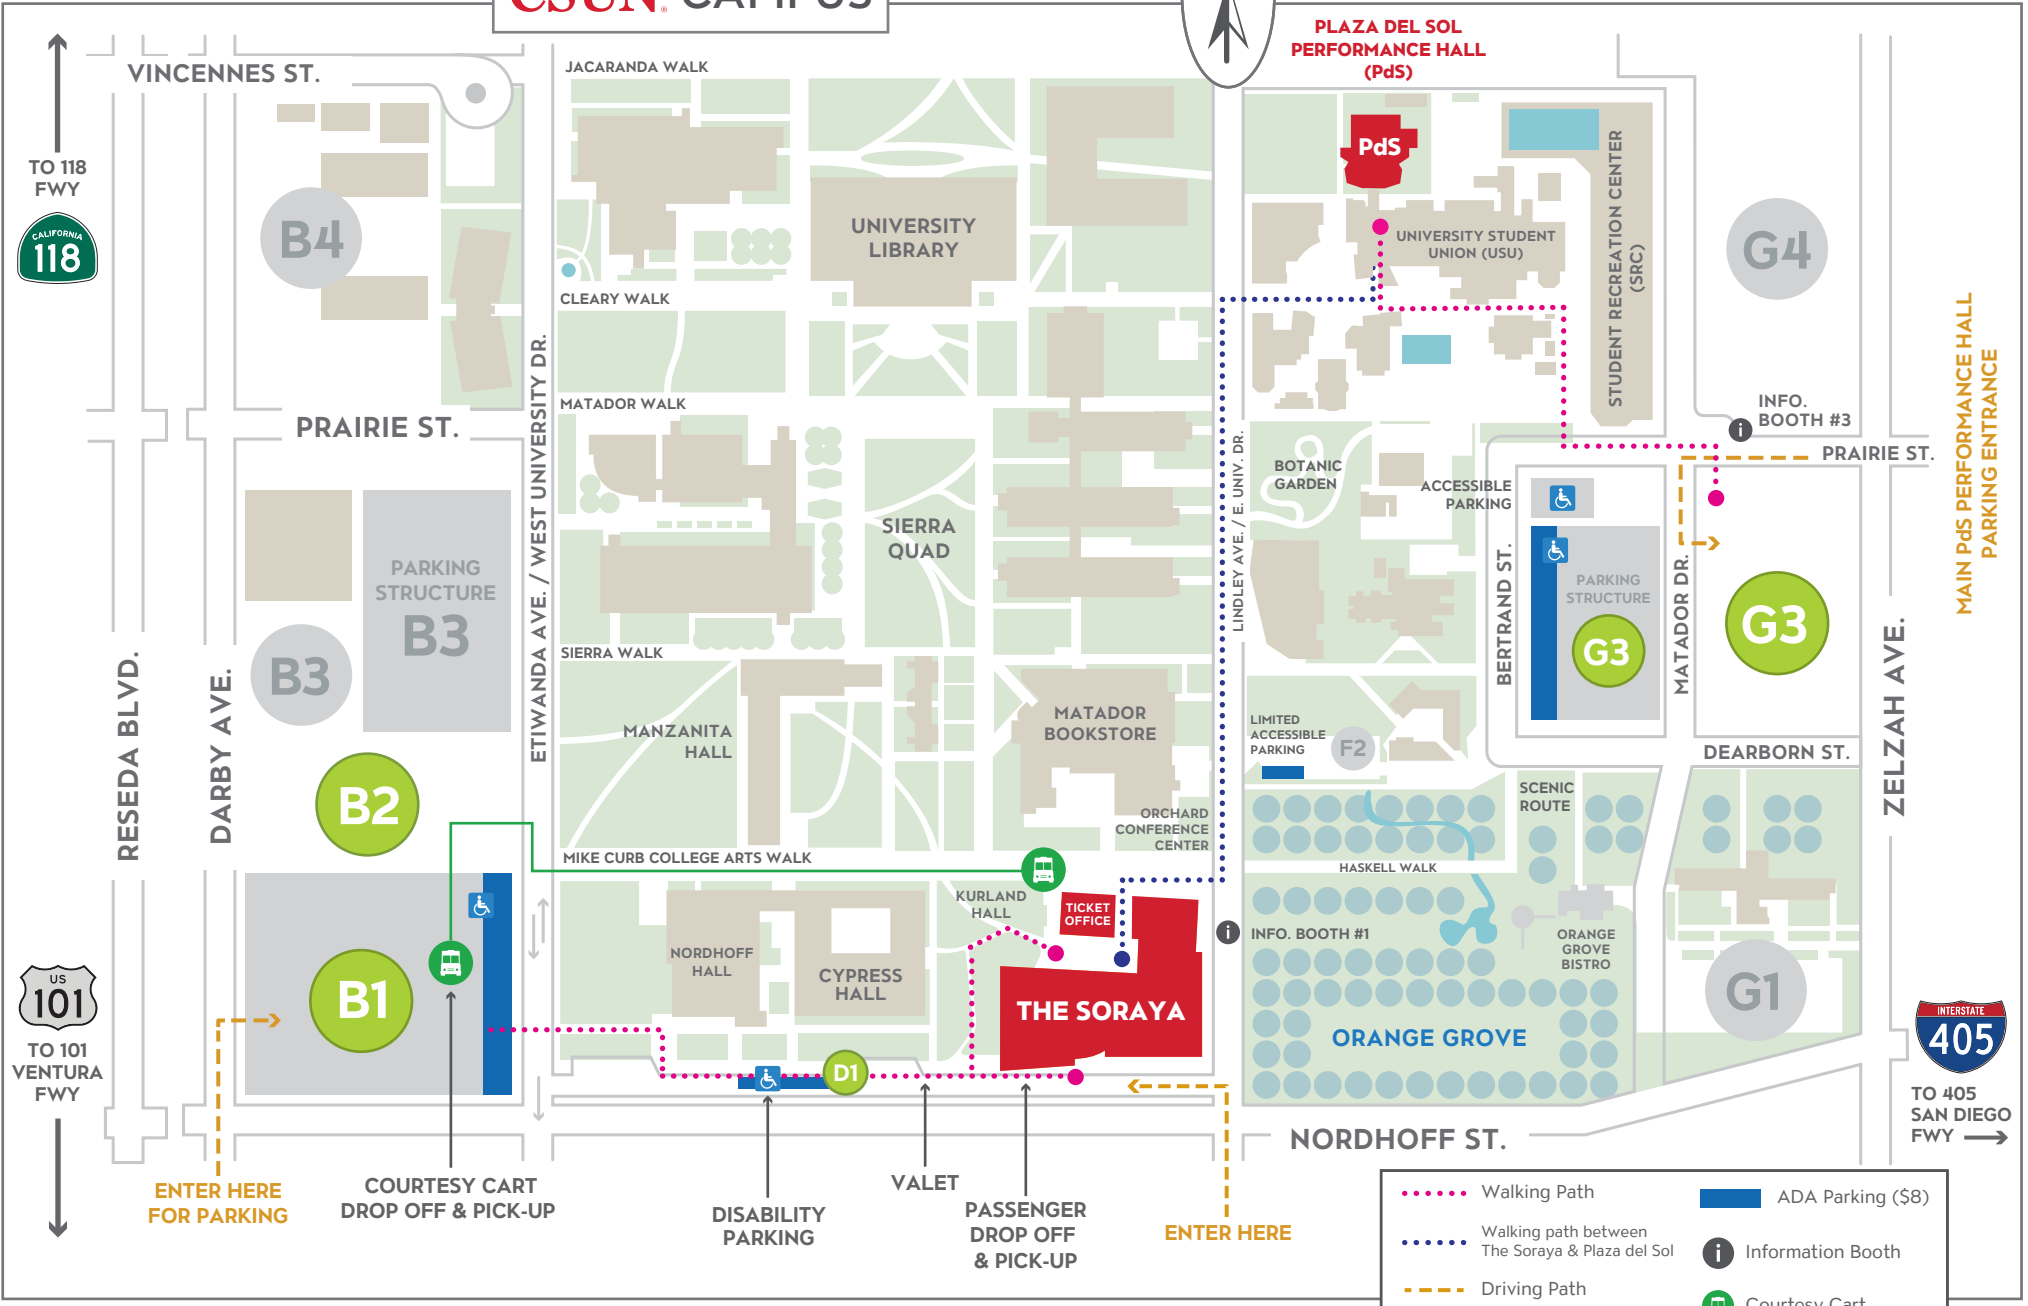

CSUN CAMPUS

- ⋯ Walking Path
- ⋯ Walking path between The Soraya & Plaza del Sol
- Driving Path
- Parking (\$8)
- ADA Parking (\$8)
- i Information Booth
- 🚸 Courtesy Cart

MAIN PdS PERFORMANCE HALL
PARKING ENTRANCE

TO 405
SAN DIEGO
FWY →

TO 118
FWY

TO 101
VENTURA
FWY

ENTER HERE
FOR PARKING

COURTESY CART
DROP OFF & PICK-UP

DISABILITY
PARKING

VALET

PASSENGER
DROP OFF
& PICK-UP

ENTER HERE